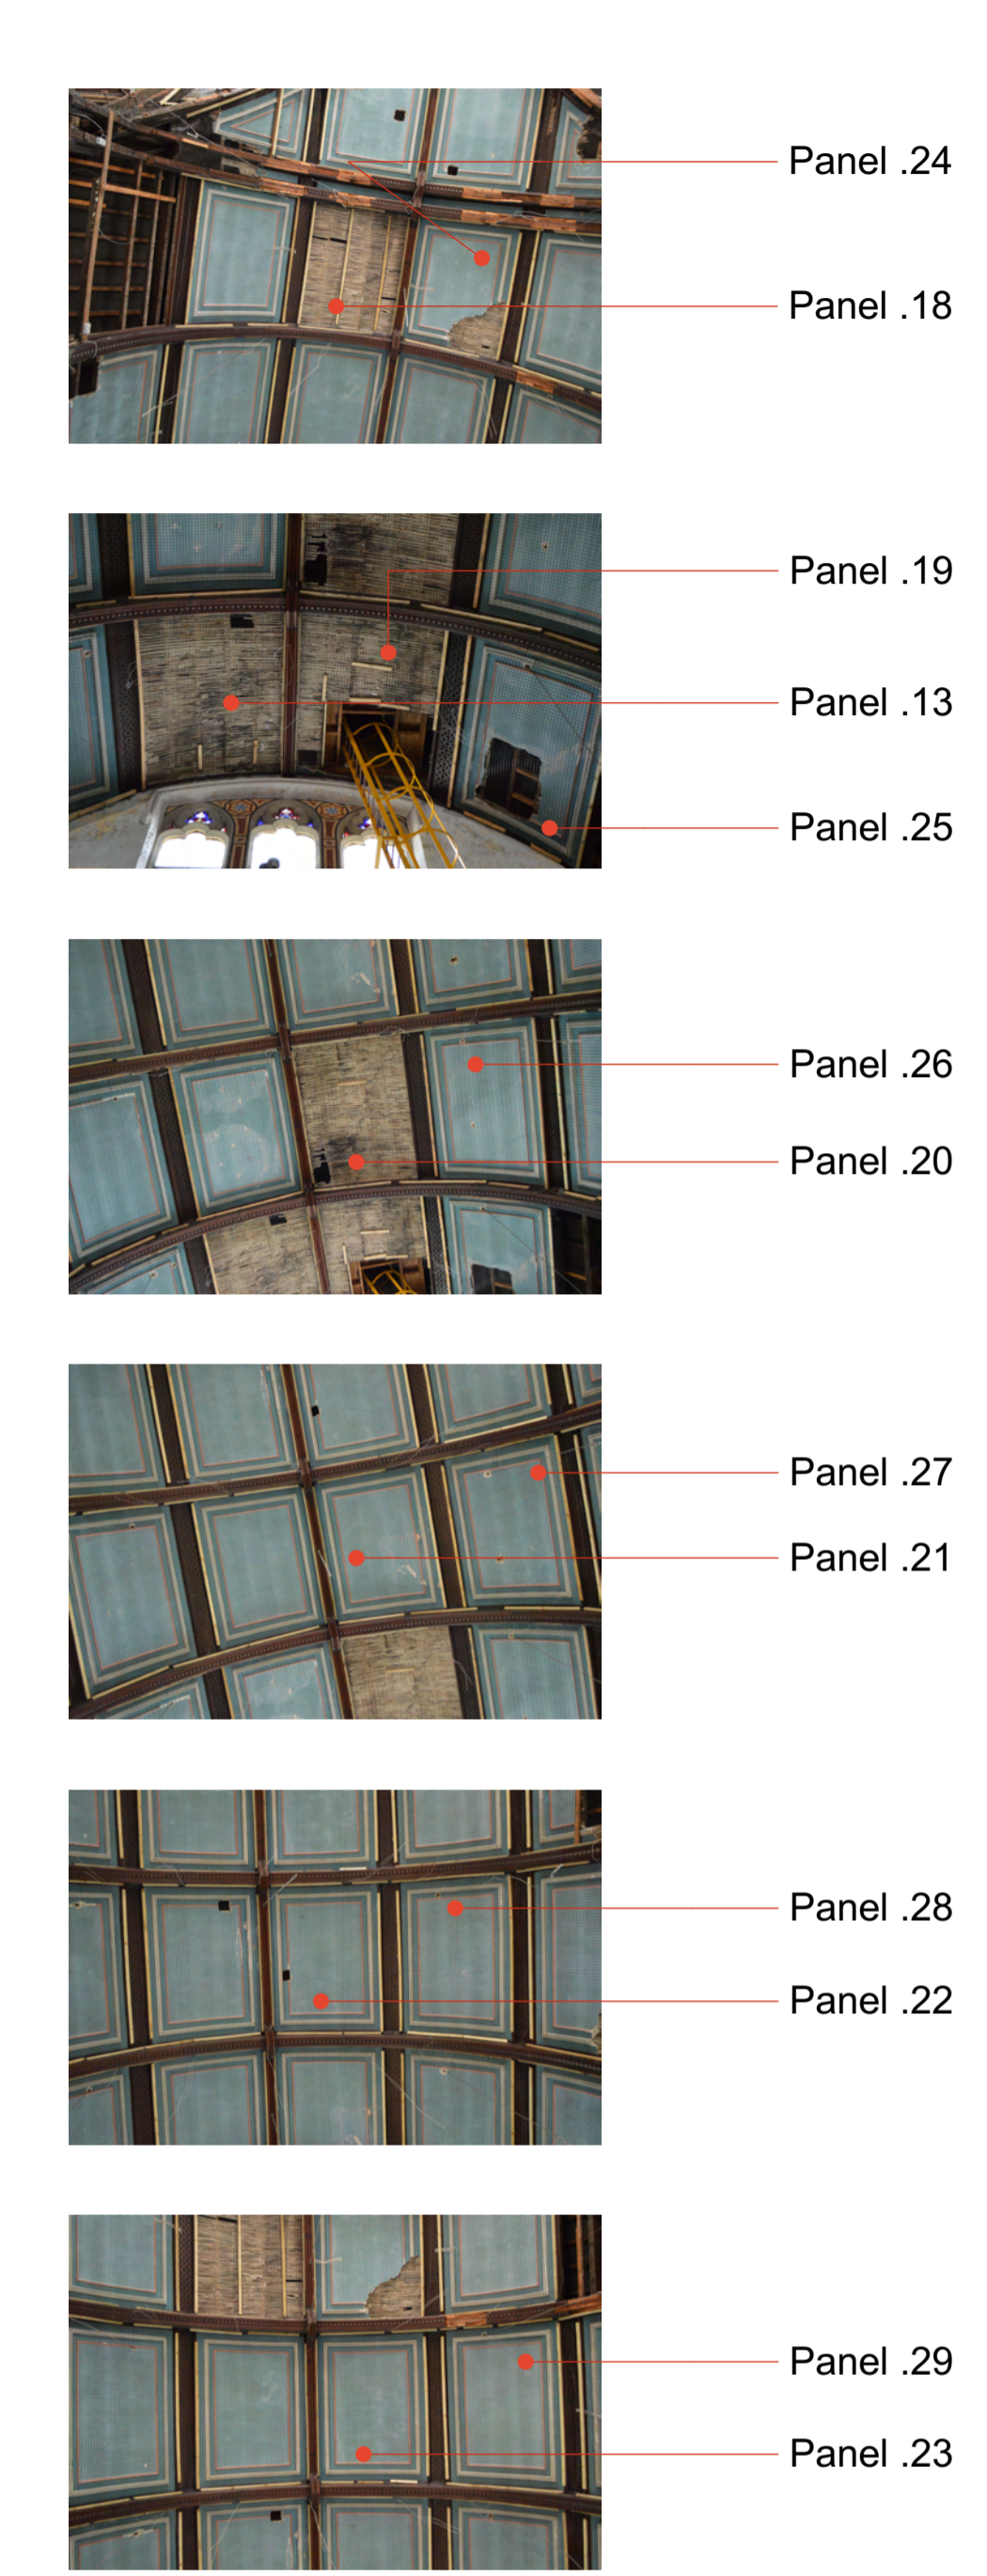

capture interior architecture
hedley design

Hedley House
Meadowfield
Ponteland
Newcastle Upon Tyne
NE20 9SD
01661 822017 info@captureia.co.uk info@hedleydesign.co.uk

Job Title:
St Andrew's Church & Centre
Church Street, Hebburn

Client:
DMCN

Drawing Name:
Existing Ceiling Photographs

Scale: 1:200 Date: 02/07/2015 Drawn: RL/SDH

Drawing Number:
C039(B)11 Revision