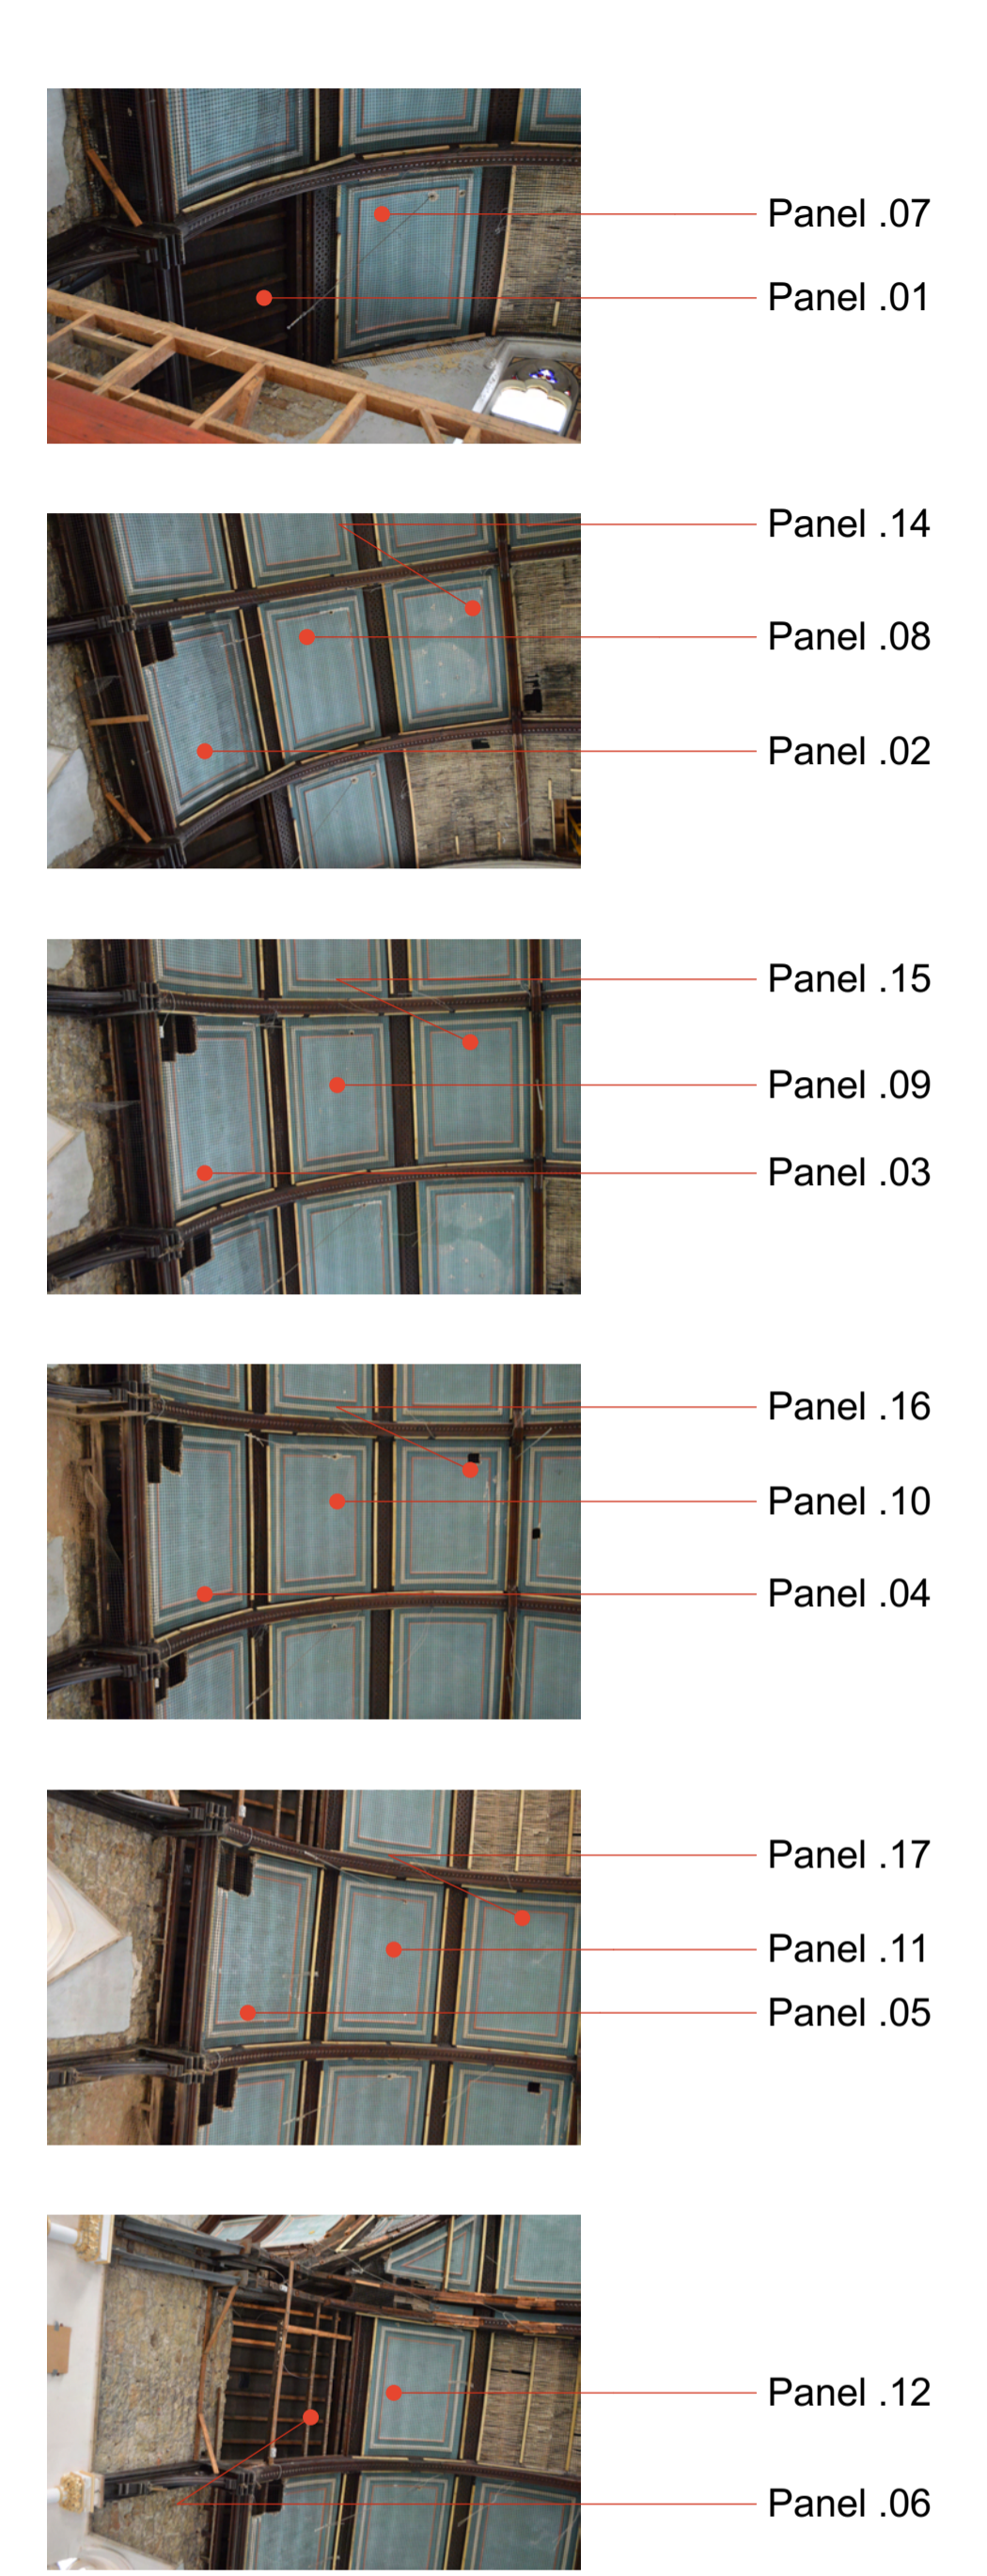

capture interior architecture
hedley design

Hedley House
Meadowfield
Ponteland
Newcastle Upon Tyne
NE20 9SD
01661 822017 info@captureia.co.uk info@hedleydesign.co.uk

Job Title:
St Andrew's Church & Centre
Church Street, Hebburn

Client:
DMCN

Drawing Name:
Existing Ceiling Photographs

Scale: 1:200 Date: 02/07/2015 Drawn: RL/SDH

Drawing Number:
C039(B)11 Revision