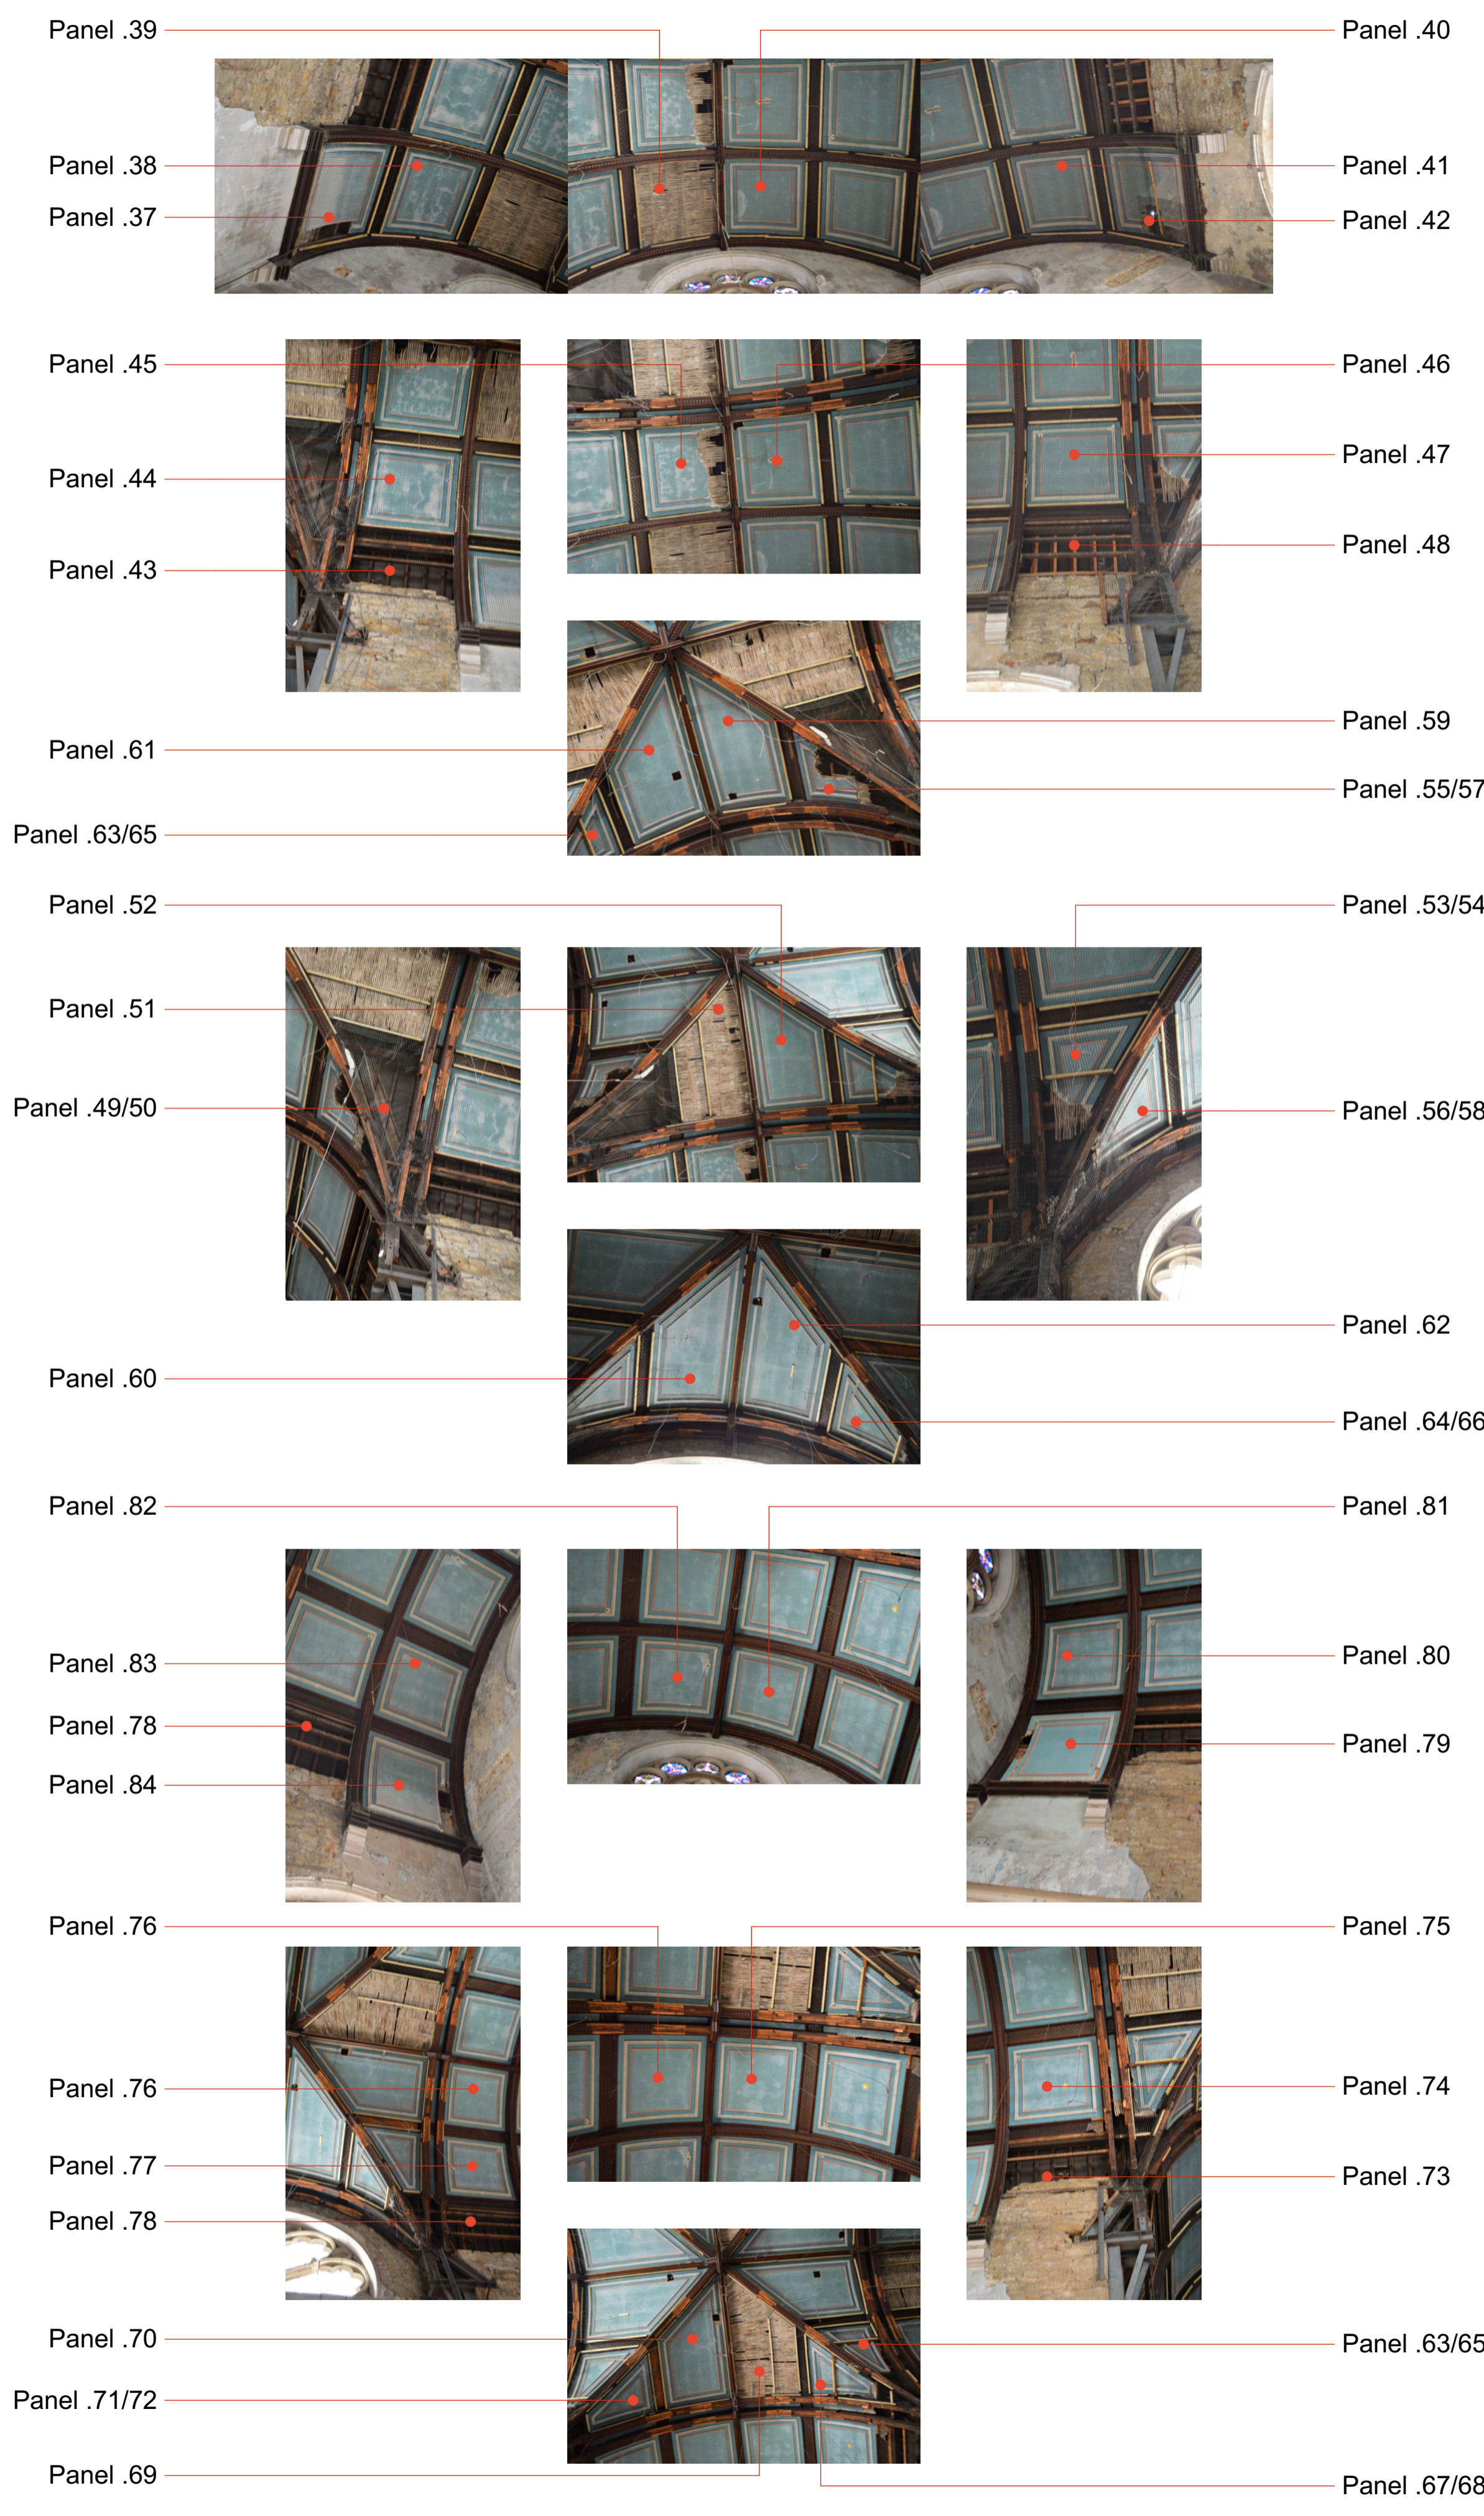

capture interior architecture
hedley design

Hedley House
Meadowfield
Ponteland
Newcastle Upon Tyne
NE20 9SD
01661 822017 info@captureia.co.uk info@hedleydesign.co.uk

Job Title:
St Andrew's Church & Centre
Church Street, Hebburn

Client:
DMCN

Drawing Name:
Existing Ceiling Photographs

Scale: 1:200 Date: 02/07/2015 Drawn: RL/SDH

Drawing Number:
C039(B)11 Revision