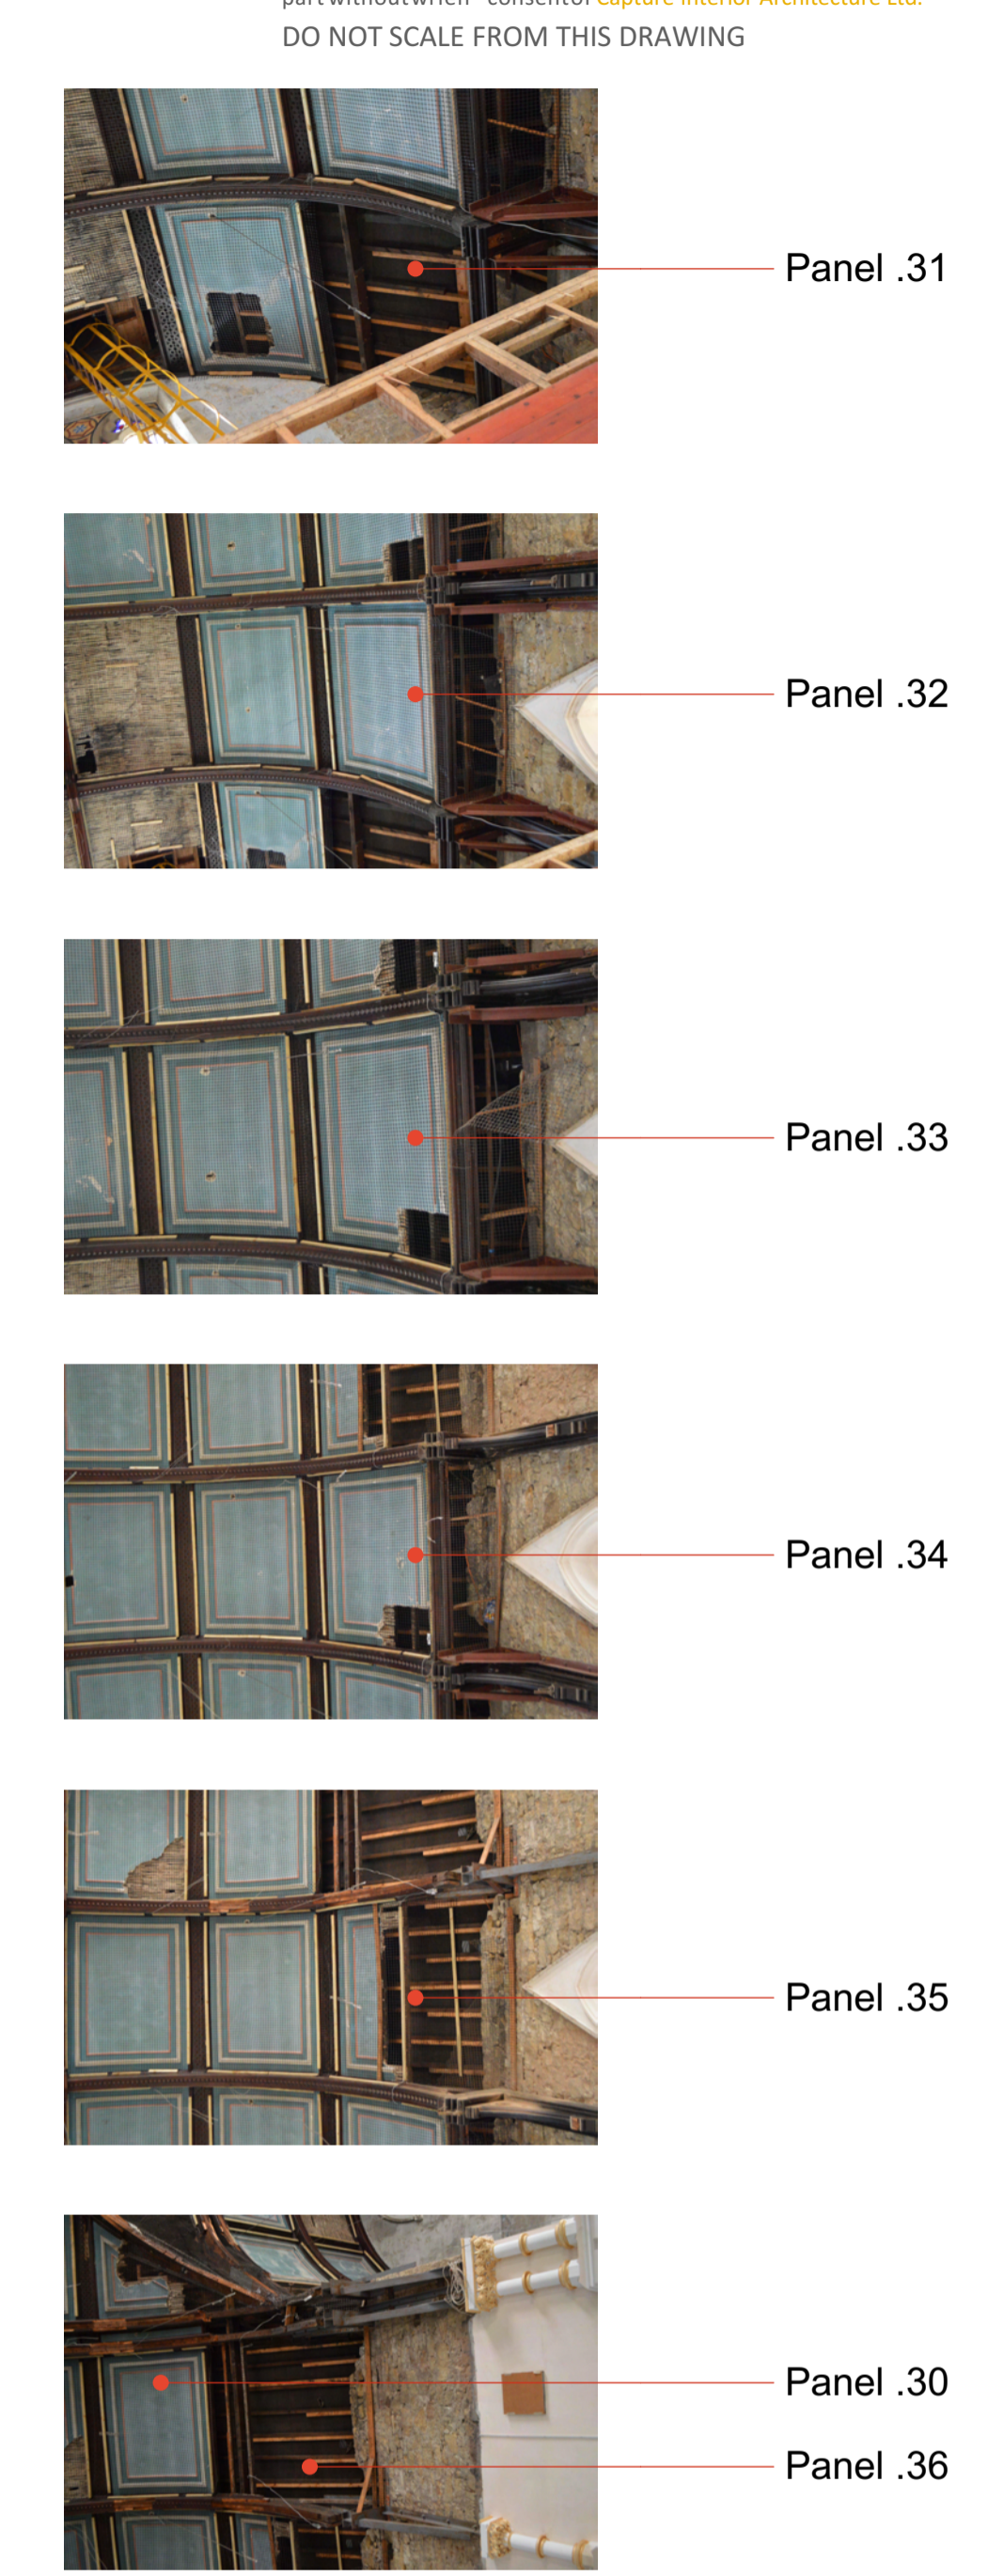

capture interior architecture
hedley design

Hedley House
Meadowfield
Ponteland
Newcastle Upon Tyne
NE20 9SD
01661 822017 info@captureia.co.uk info@hedleydesign.co.uk

Job Title:
St Andrew's Church & Centre
Church Street, Hebburn

Client:
DMCN

Drawing Name:
Existing Ceiling Photographs

Scale: 1:200 Date: 02/07/2015 Drawn: RL/SDH

Drawing Number:
C039(B)11 Revision