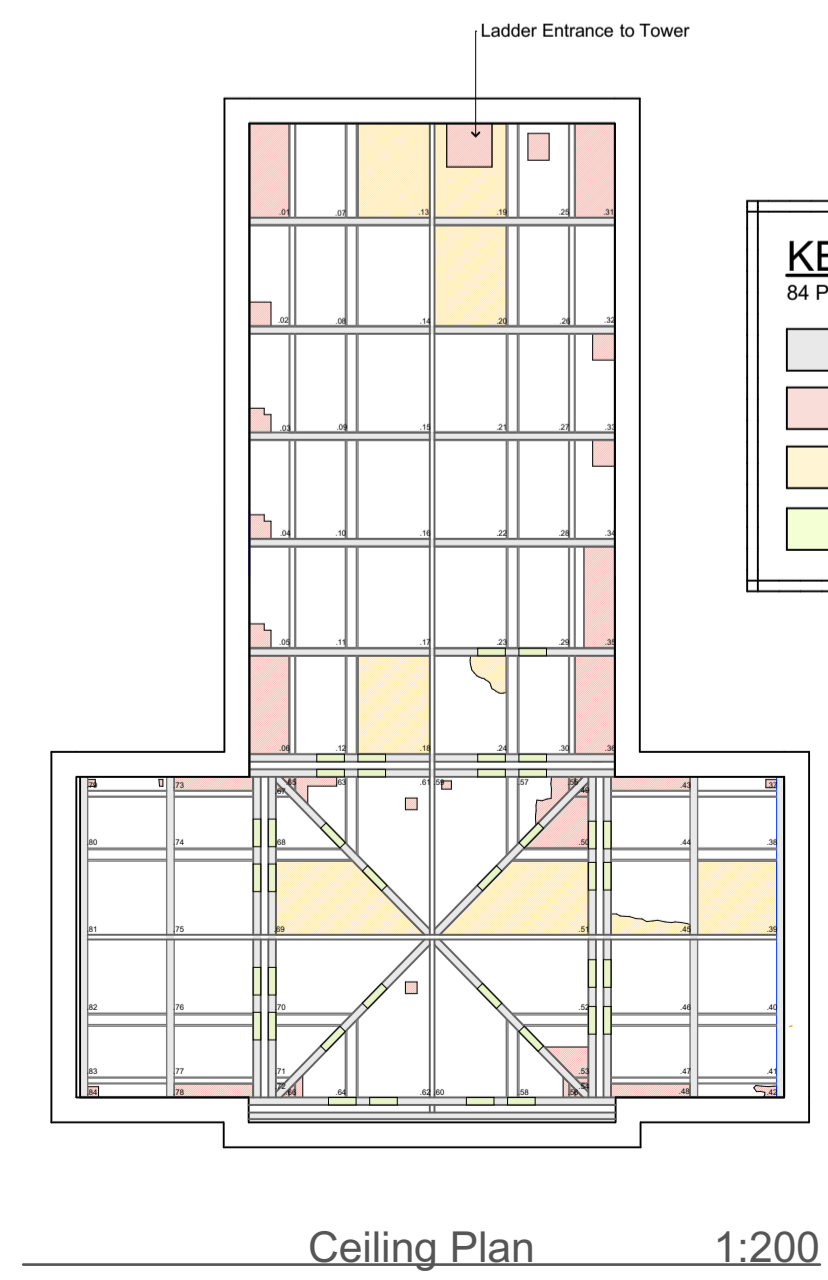

capture interior architecture
hedley design

Hedley House
Meadowfield
Ponteland
Newcastle Upon Tyne
NE20 9SD
01661 822017 info@captureia.co.uk info@hedleydesign.co.uk

Job Title:
St Andrew's Church & Centre
Church Street, Hebburn

Client:
DMCN

Drawing Name:
Existing Ceiling Photographs

Scale: 1:200 Date: 02/07/2015 Drawn: RL/SDH

Drawing Number:
C039(B)11 Revision